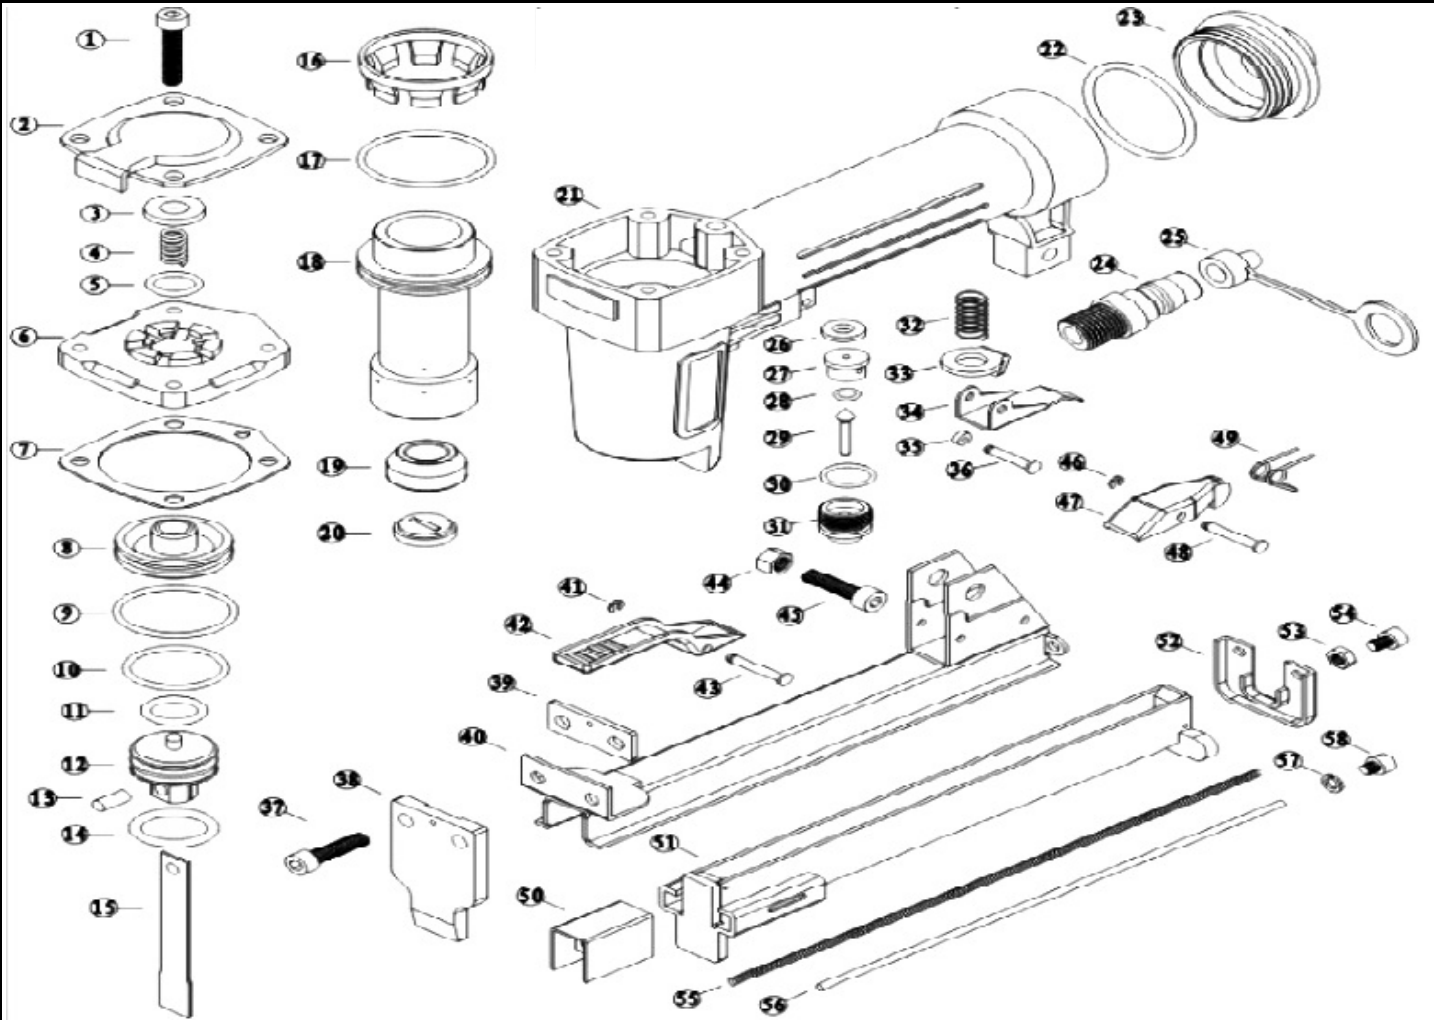

AT-8016 **GAV** HAVALI ZIMBA TABANCASI

No.	PARÇA ADI	ADET	No.	PARÇA ADI	ADET
1-37-45	HEX.BOLT M5X25	1	27	TRIGGER VALVE SEAD	1
02	EXHAUST CAP	1	28	O-RING	1
03	RECTANGLE CAP	1	29	INNER VALVE SEAT	1
04	COMPRESSION SPRING	1	30	O-RING	1
05	O-RING	1	31	TRIGGER VALVE GVIDE	1
06	CYLINDER COVER	1	32	TRIGGER SPRING	1
07	SEALING GASKET	1	33	TRIGGER LOCK	1
08	HEAD VALVE PISTON	1	34	TRIGGER	1
9-10-11	O-RING	1	35	O-RING	1
12	PISTON	1	36	TRIGGER PIN	1
13-14	PIN O-RING	1	38	COVER PLATE	1
15	DRIVER	1	39	SPACER	1
16	COLLAR	1	40	MAGAZINE CAP STOP	1
17	O-RING	1	41-46	E-RING	1
18	CYLINDER	1	42	LATCH HANDLE	1
19	BUMPER	1	43-48	PIN	1
20	NOZZLE	1	44-53-58	SCREV M5X8 M5X10	1
21	GUN BODY	1	47	LATCH	1
22	O-RING	1	49	LATCH SPRING	1
23	END CAP	1	50	PUSHER	1
24	AIR PIUG	1	51	MAGAZINE CAP	1
25	AIR PIUG SEAD	1	52	PUSHER STOP	1
26	SEAL	1	55-56-57	PUSHER SPRING PUSHER GUIDE PIN	1